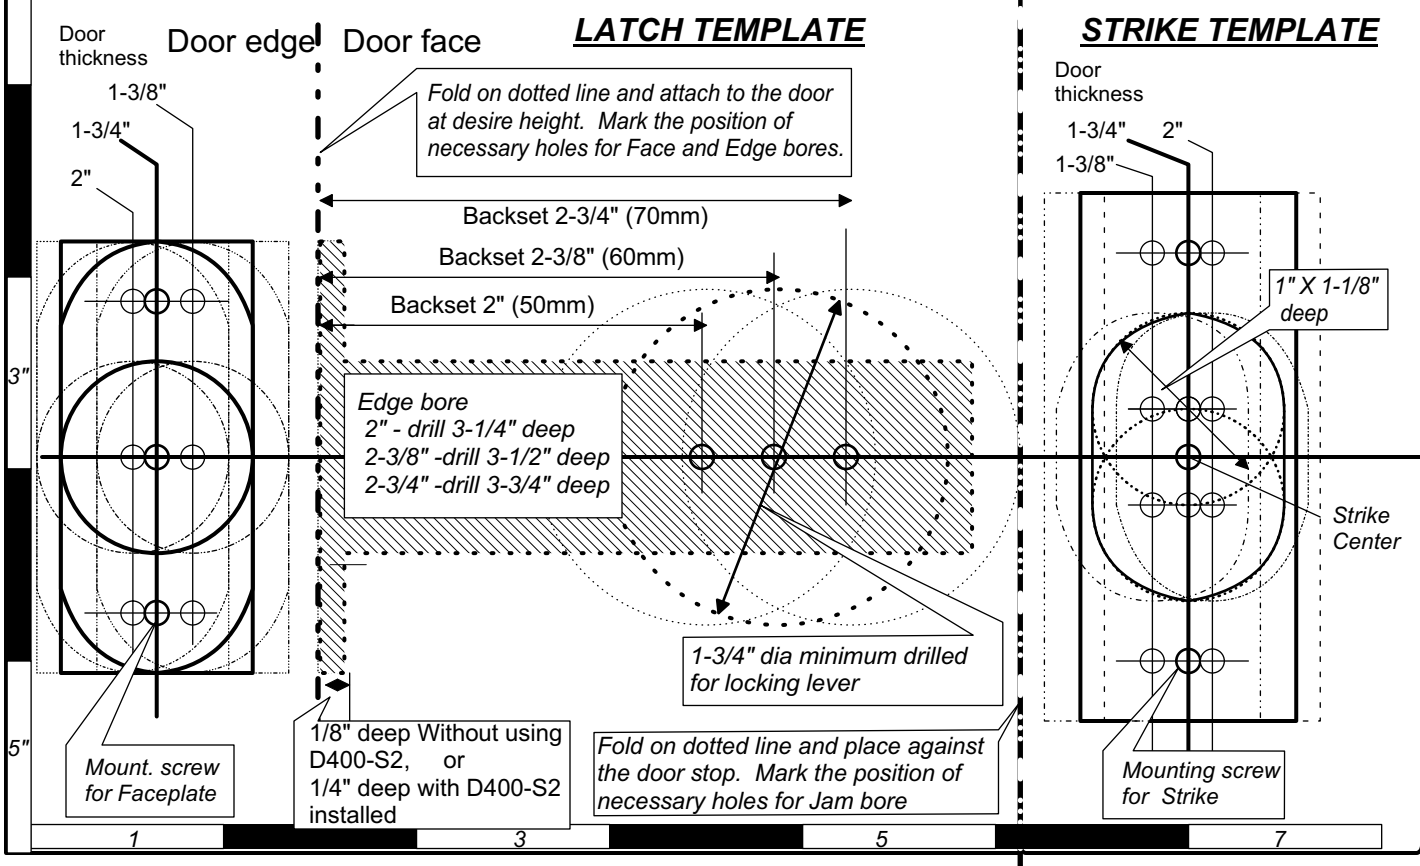

Installation Template For D400-DA/DB/DC/DF/DH Latch Bolt

Installation Template For D400-DA/DB/DC/DF/DH Latch Bolt