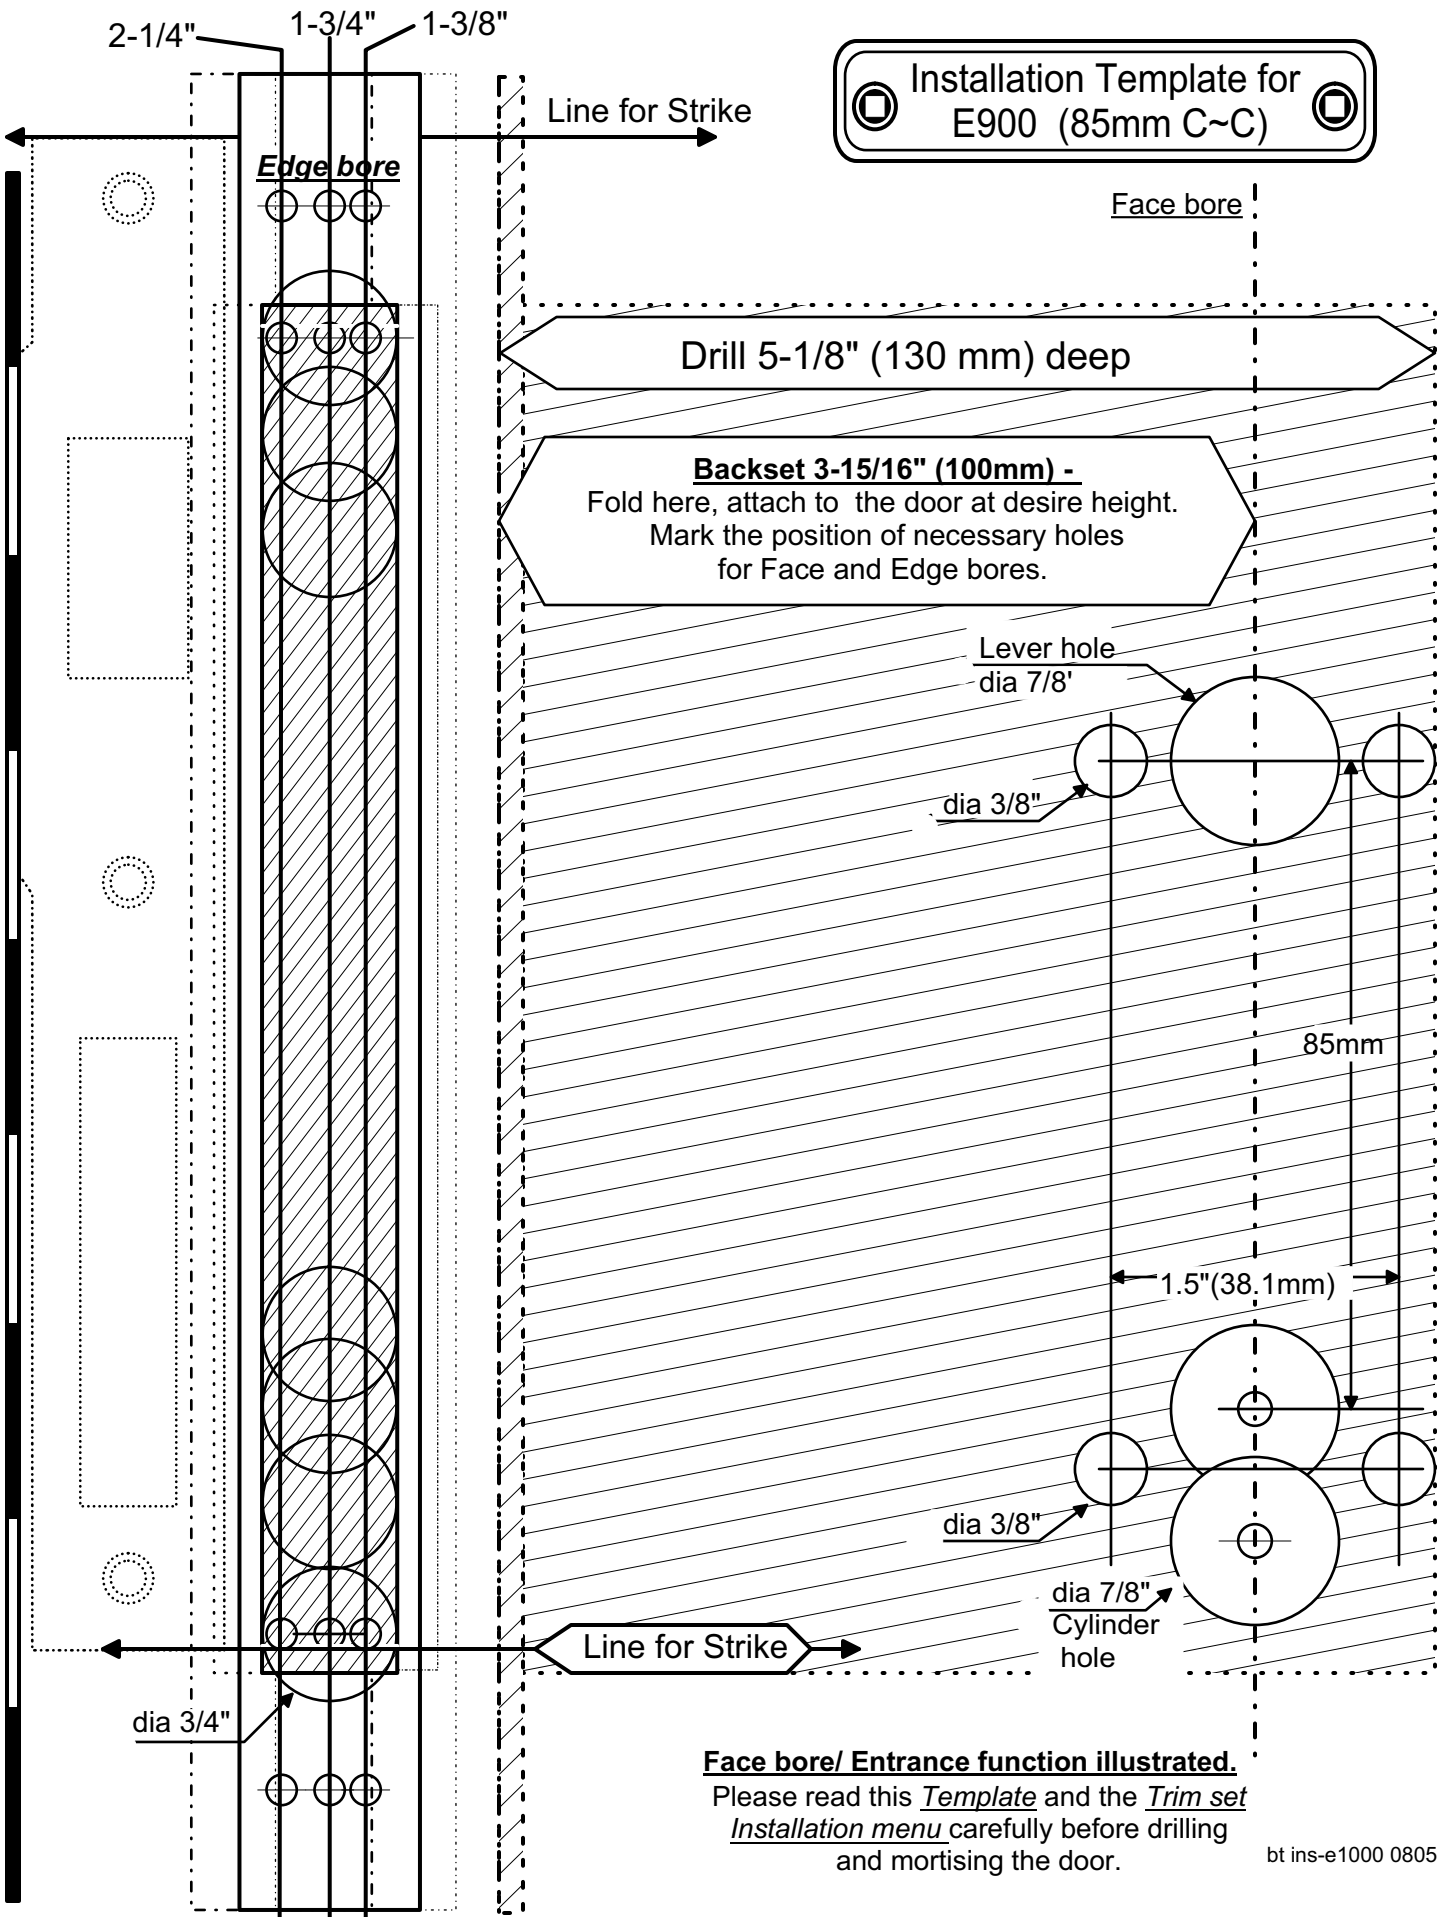

Installation Template for  
E900 (85mm C~C)

**Face bore/ Entrance function illustrated.**  
Please read this *Template* and the *Trim set Installation menu* carefully before drilling and mortising the door.