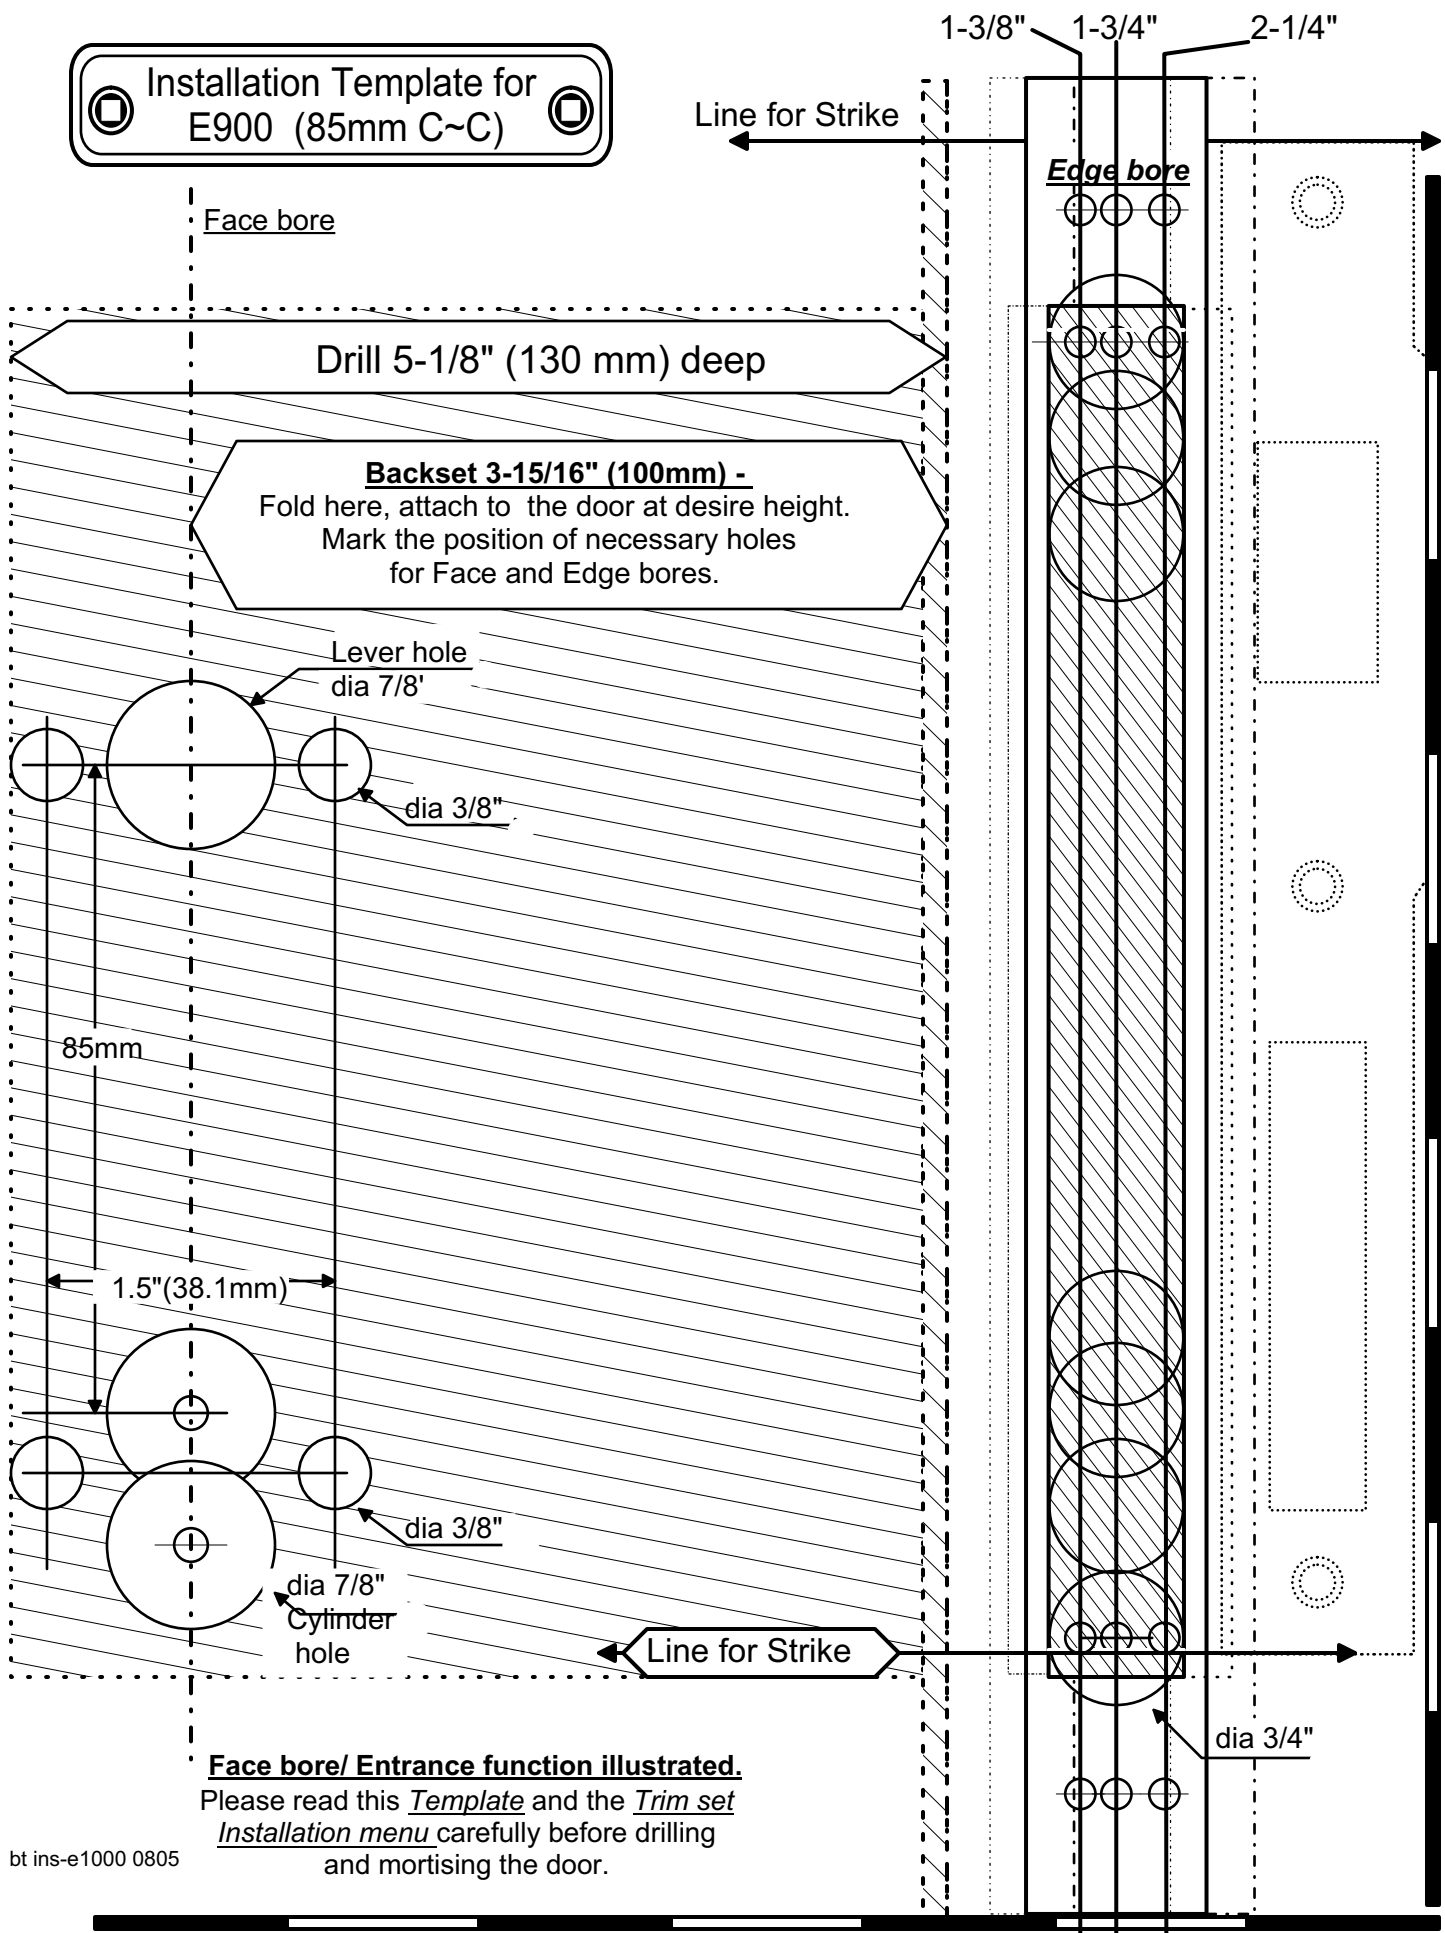

Installation Template for  
E900 (85mm C~C)

**Face bore/ Entrance function illustrated.**  
Please read this *Template* and the *Trim set Installation menu* carefully before drilling and mortising the door.